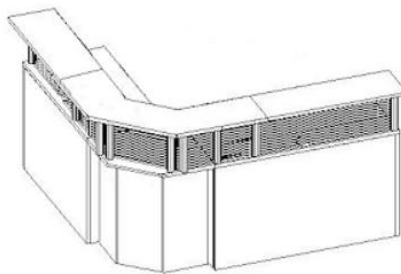

### A-Series Reception Typical

Size	Open	w/BF	w/BBF
60 Main x 60 Return	\$1,497	\$1,727	\$1,830
72 Main x 72 Return	\$1,587	\$1,798	\$1,901
84 Main x 84 Return	\$1,675	\$1,881	\$1,988

**w/BF = with Box File Pedestal**