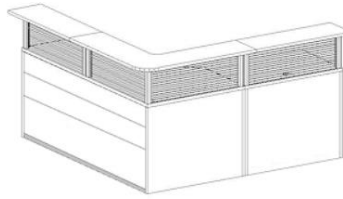

Toronto
Office Furniture

L2-Series Straight 1

Size	Open	w/BF	w/BBF
60W x 24D	\$1,203	\$1,321	\$1,382
72W x 24D	\$1,479	\$1,609	\$1,670
84W x 24D	\$1,609	\$1,754	\$1,800

L2-Series Reception Straight 2

Size	Open	w/BF	w/BBF
60W x 24D	\$1,269	\$1,387	\$1,448
72W x 24D	\$1,584	\$1,713	\$1,775
84W x 24D	\$1,721	\$1,865	\$1,912

L2-Series Reception with Return

Size	Open	w/BF	w/BBF
60 Main x 60 Return	\$1,636	\$1,766	\$1,832
72 Main x 72 Return	\$1,937	\$2,067	\$2,133
84 Main x 84 Return	\$2,140	\$2,270	\$2,481

w/BF = with Box File Pedestal