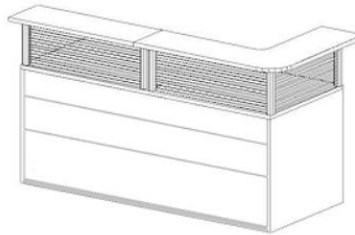

Toronto
Office Furniture

L2-Series Straight 1

Size	Open	w/BF	w/BBF
60W x 24D	\$1,203	\$1,321	\$1,382
72W x 24D	\$1,479	\$1,609	\$1,670
84W x 24D	\$1,609	\$1,754	\$1,800

L2-Series Reception Straight 2

Size	Open	w/BF	w/BBF
60W x 24D	\$1,269	\$1,387	\$1,448
72W x 24D	\$1,584	\$1,713	\$1,775
84W x 24D	\$1,721	\$1,865	\$1,912

L2-Series Reception with Return

Size	Open	w/BF	w/BBF
60 Main x 60 Return	\$1,636	\$1,766	\$1,832
72 Main x 72 Return	\$1,937	\$2,067	\$2,133
84 Main x 84 Return	\$2,140	\$2,270	\$2,481

w/BF = with Box File Pedestal